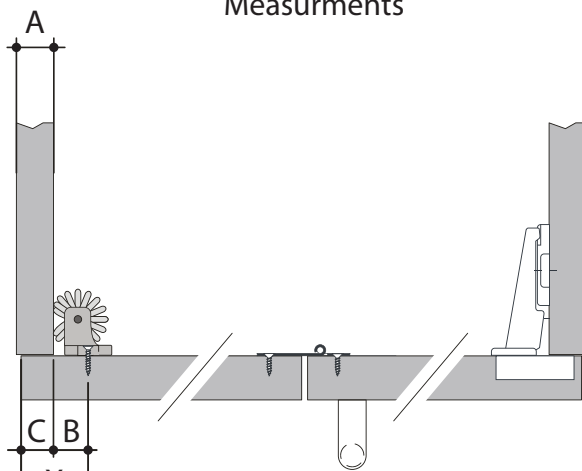

### Removable Panel

Routed groove option

### Corner bifold door

### Measurments

$$X = C + 14\text{mm (B)}$$