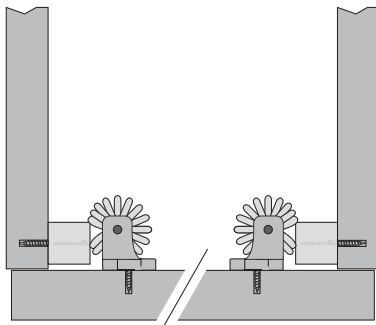

### Removable Panel

In combination with EASY CLEAT

### Removable Panel

Routed groove option

### Corner bifold door

### Measurments

$$X = C + 14\text{mm (B)}$$